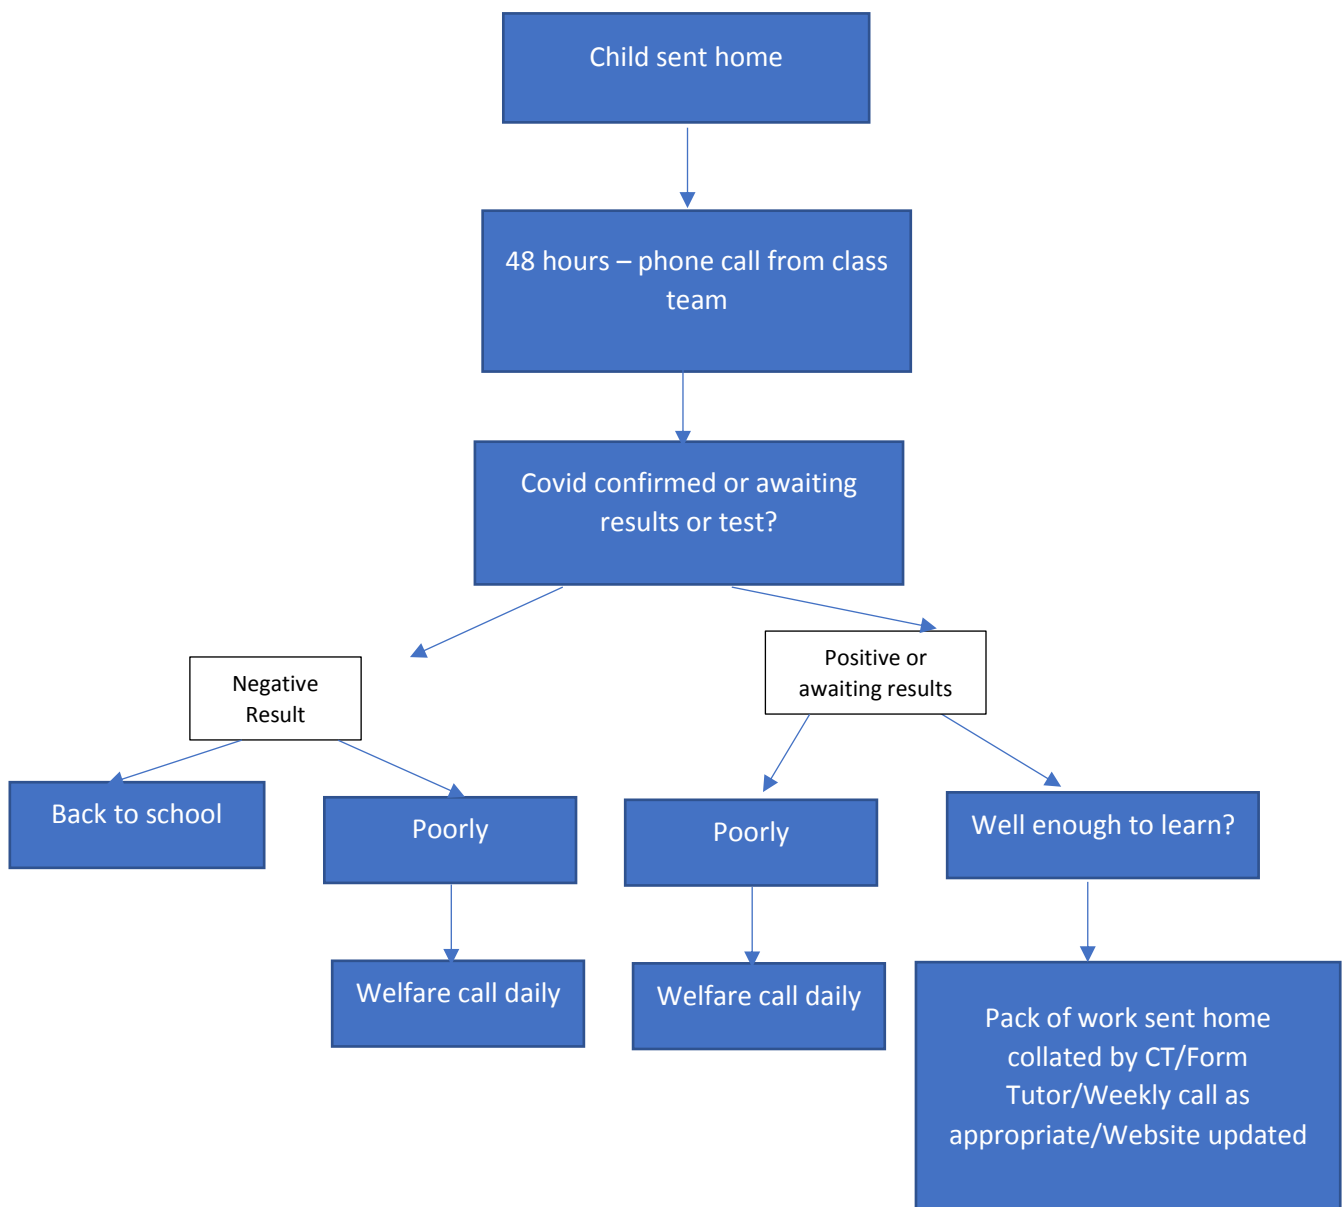

Remote Learning Plan

Whole Class in 14 day isolation:
Phase 1 – Class Teacher arrange
Phase 2- Suggested Timetable /Project /Century Learning
Phase 3 – Suggested Timetable/Project/Century Learning